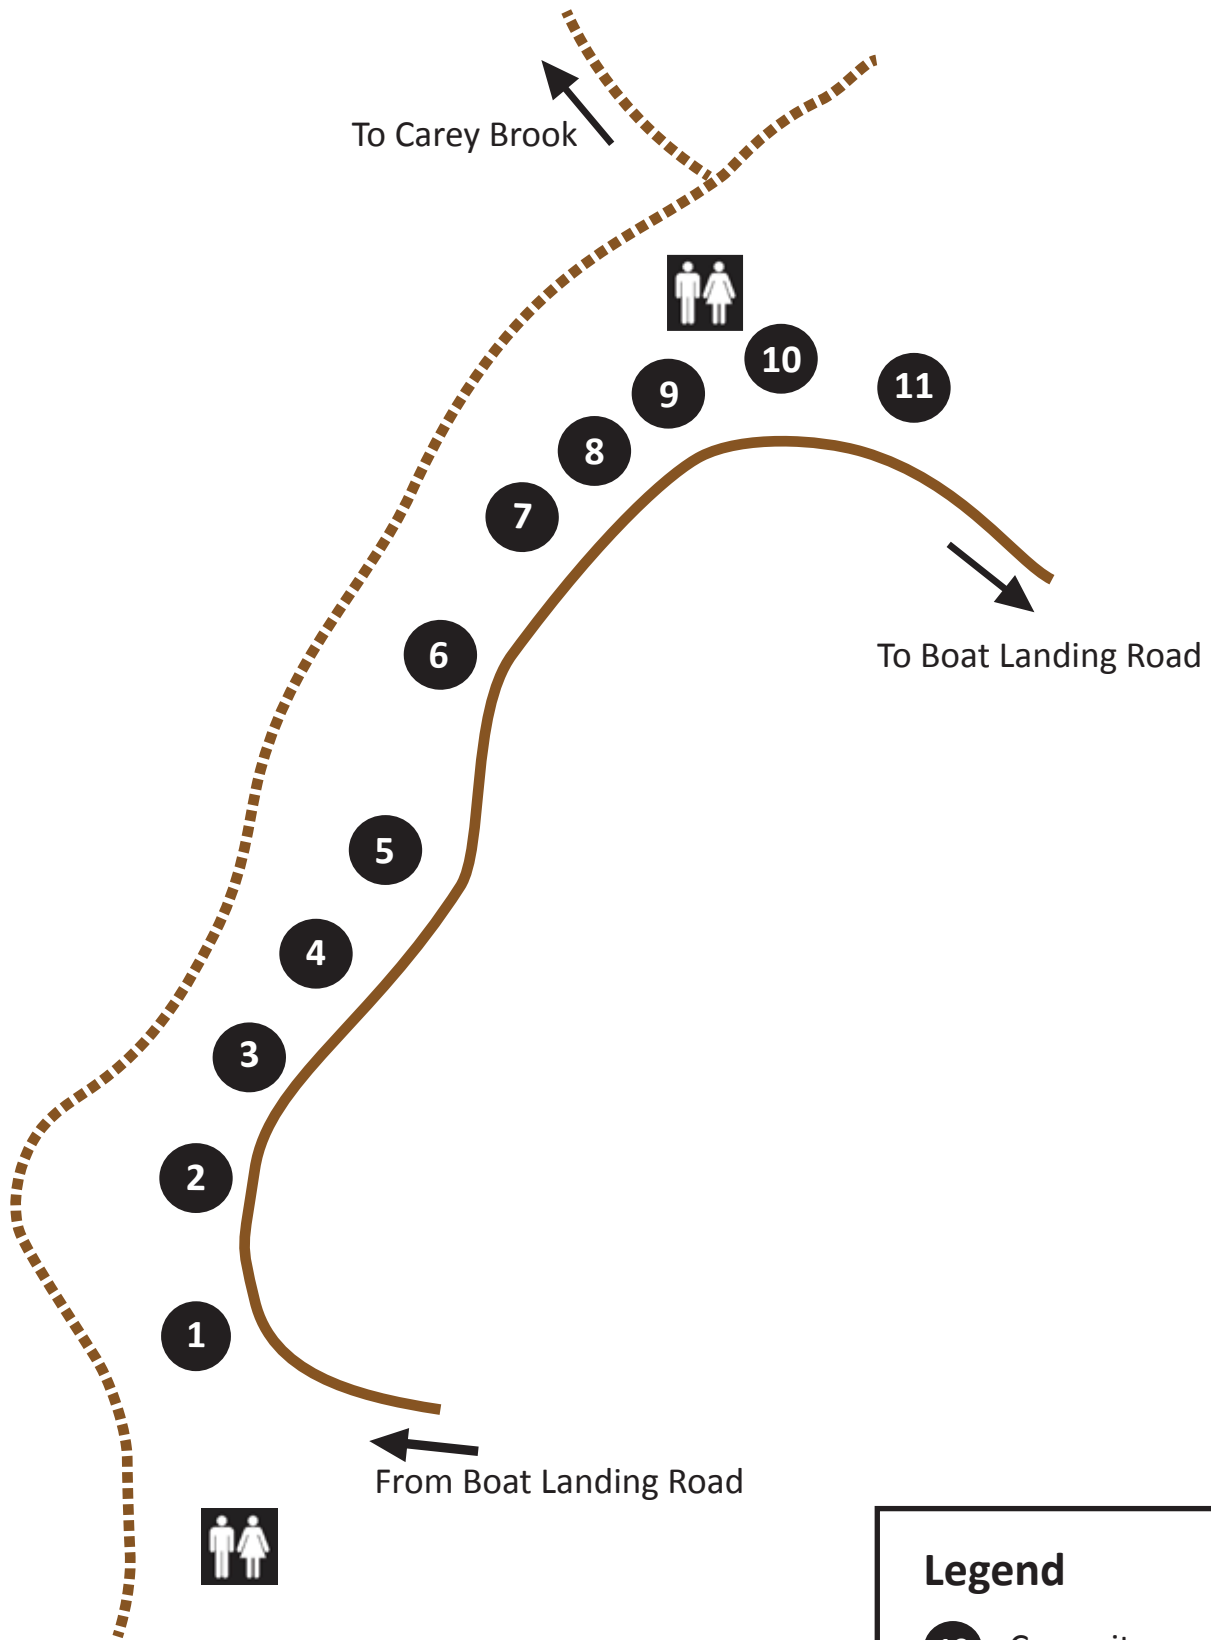

# Snottygobble Loop

## Hawke National Park

**Legend**

-  Campsite
-  Toilet
-  Unsealed road
-  Footpath

  
N  
Not to scale