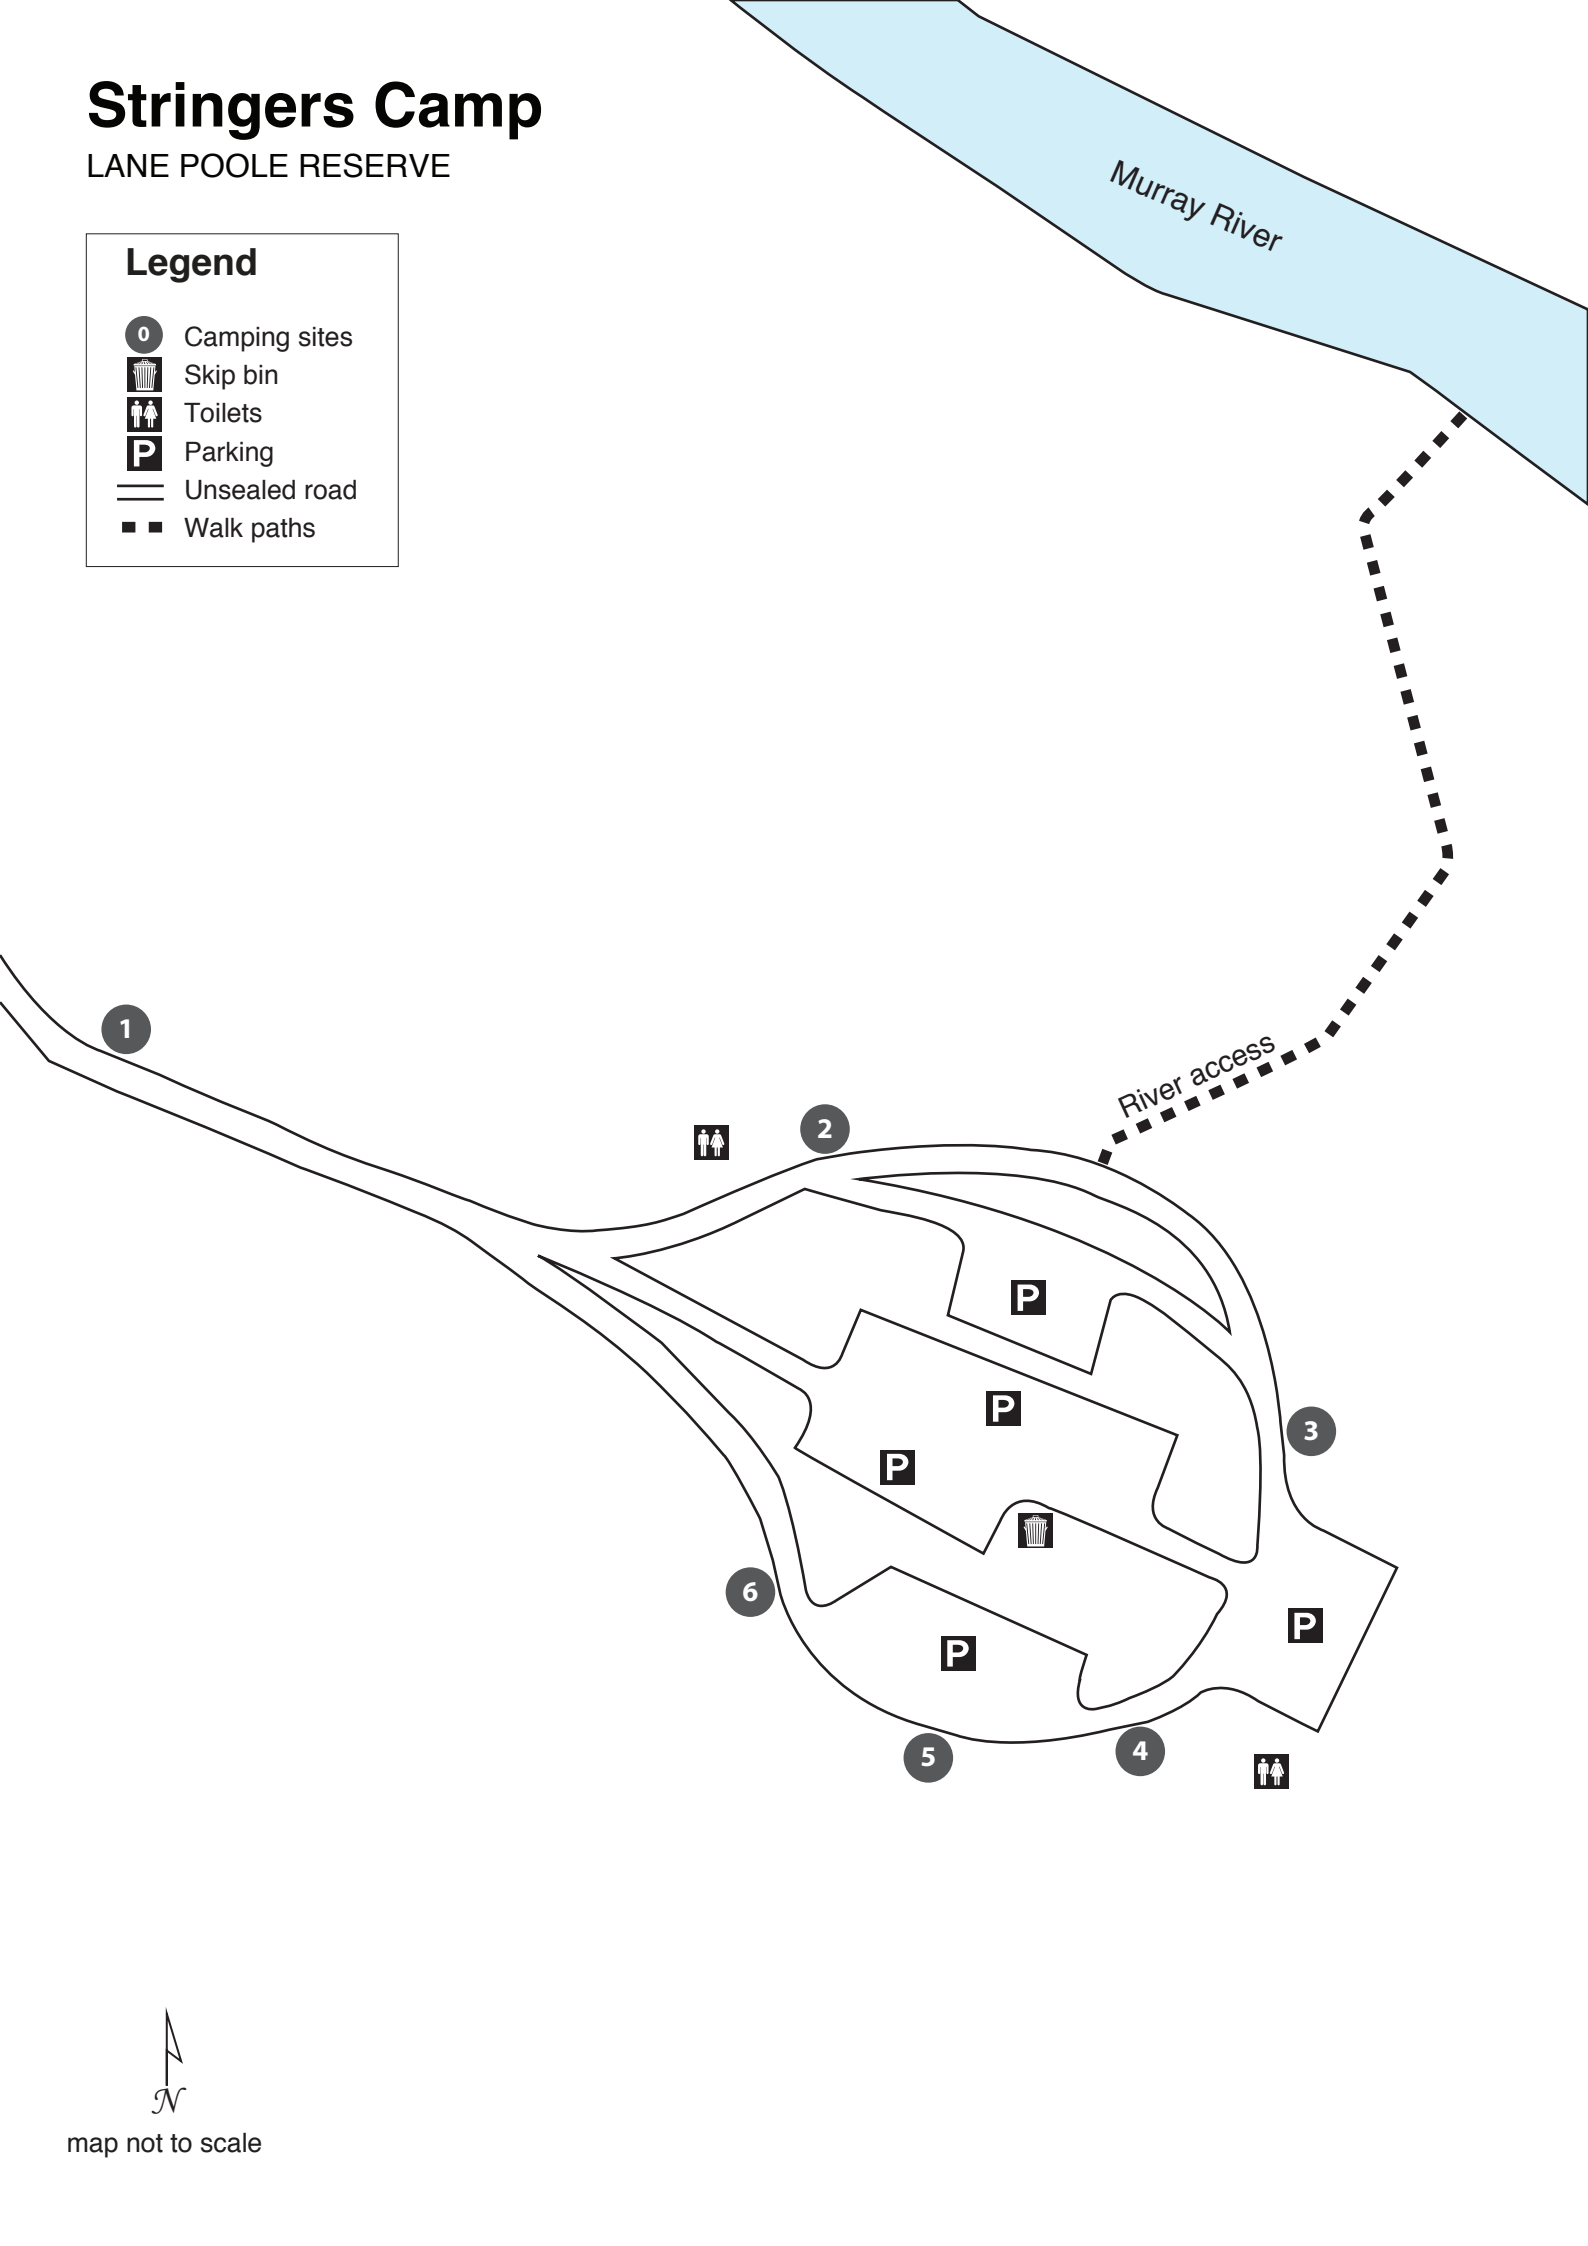

Stringers Camp

LANE POOLE RESERVE

Legend

-  Camping sites
-  Skip bin
-  Toilets
-  Parking
-  Unsealed road
-  Walk paths

map not to scale