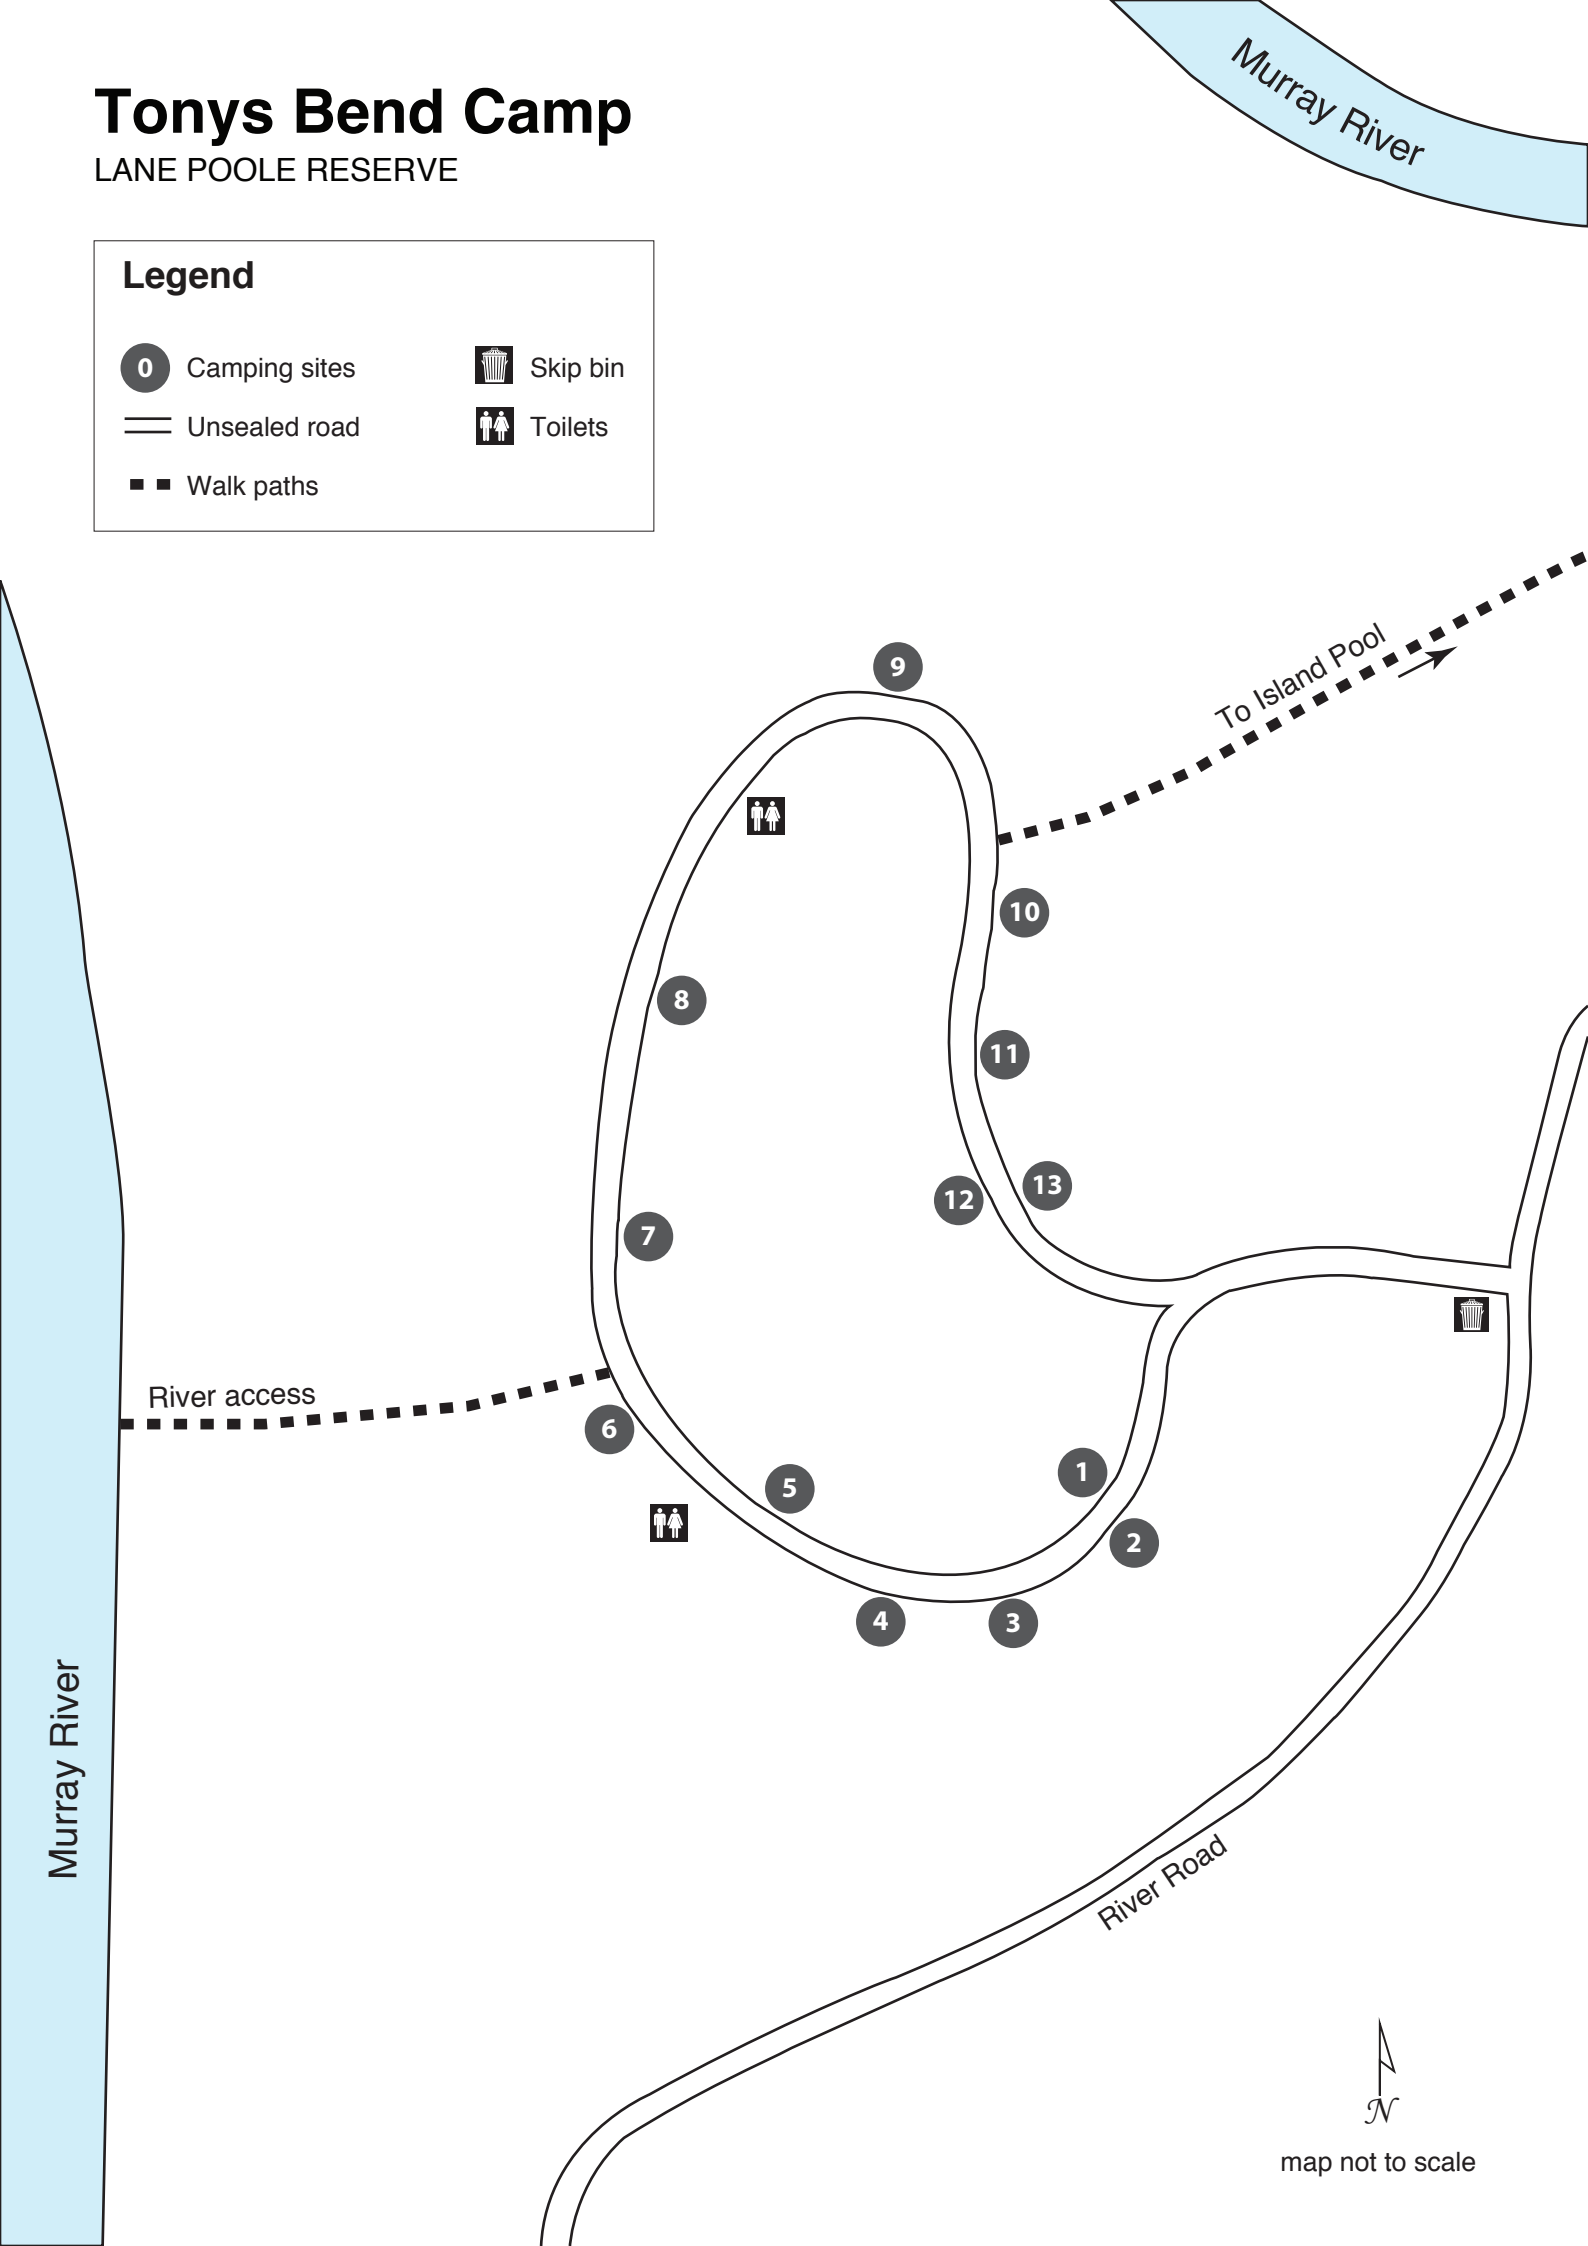

Tonys Bend Camp

LANE POOLE RESERVE

Legend

-  Camping sites
-  Unsealed road
-  Walk paths
-  Skip bin
-  Toilets

map not to scale