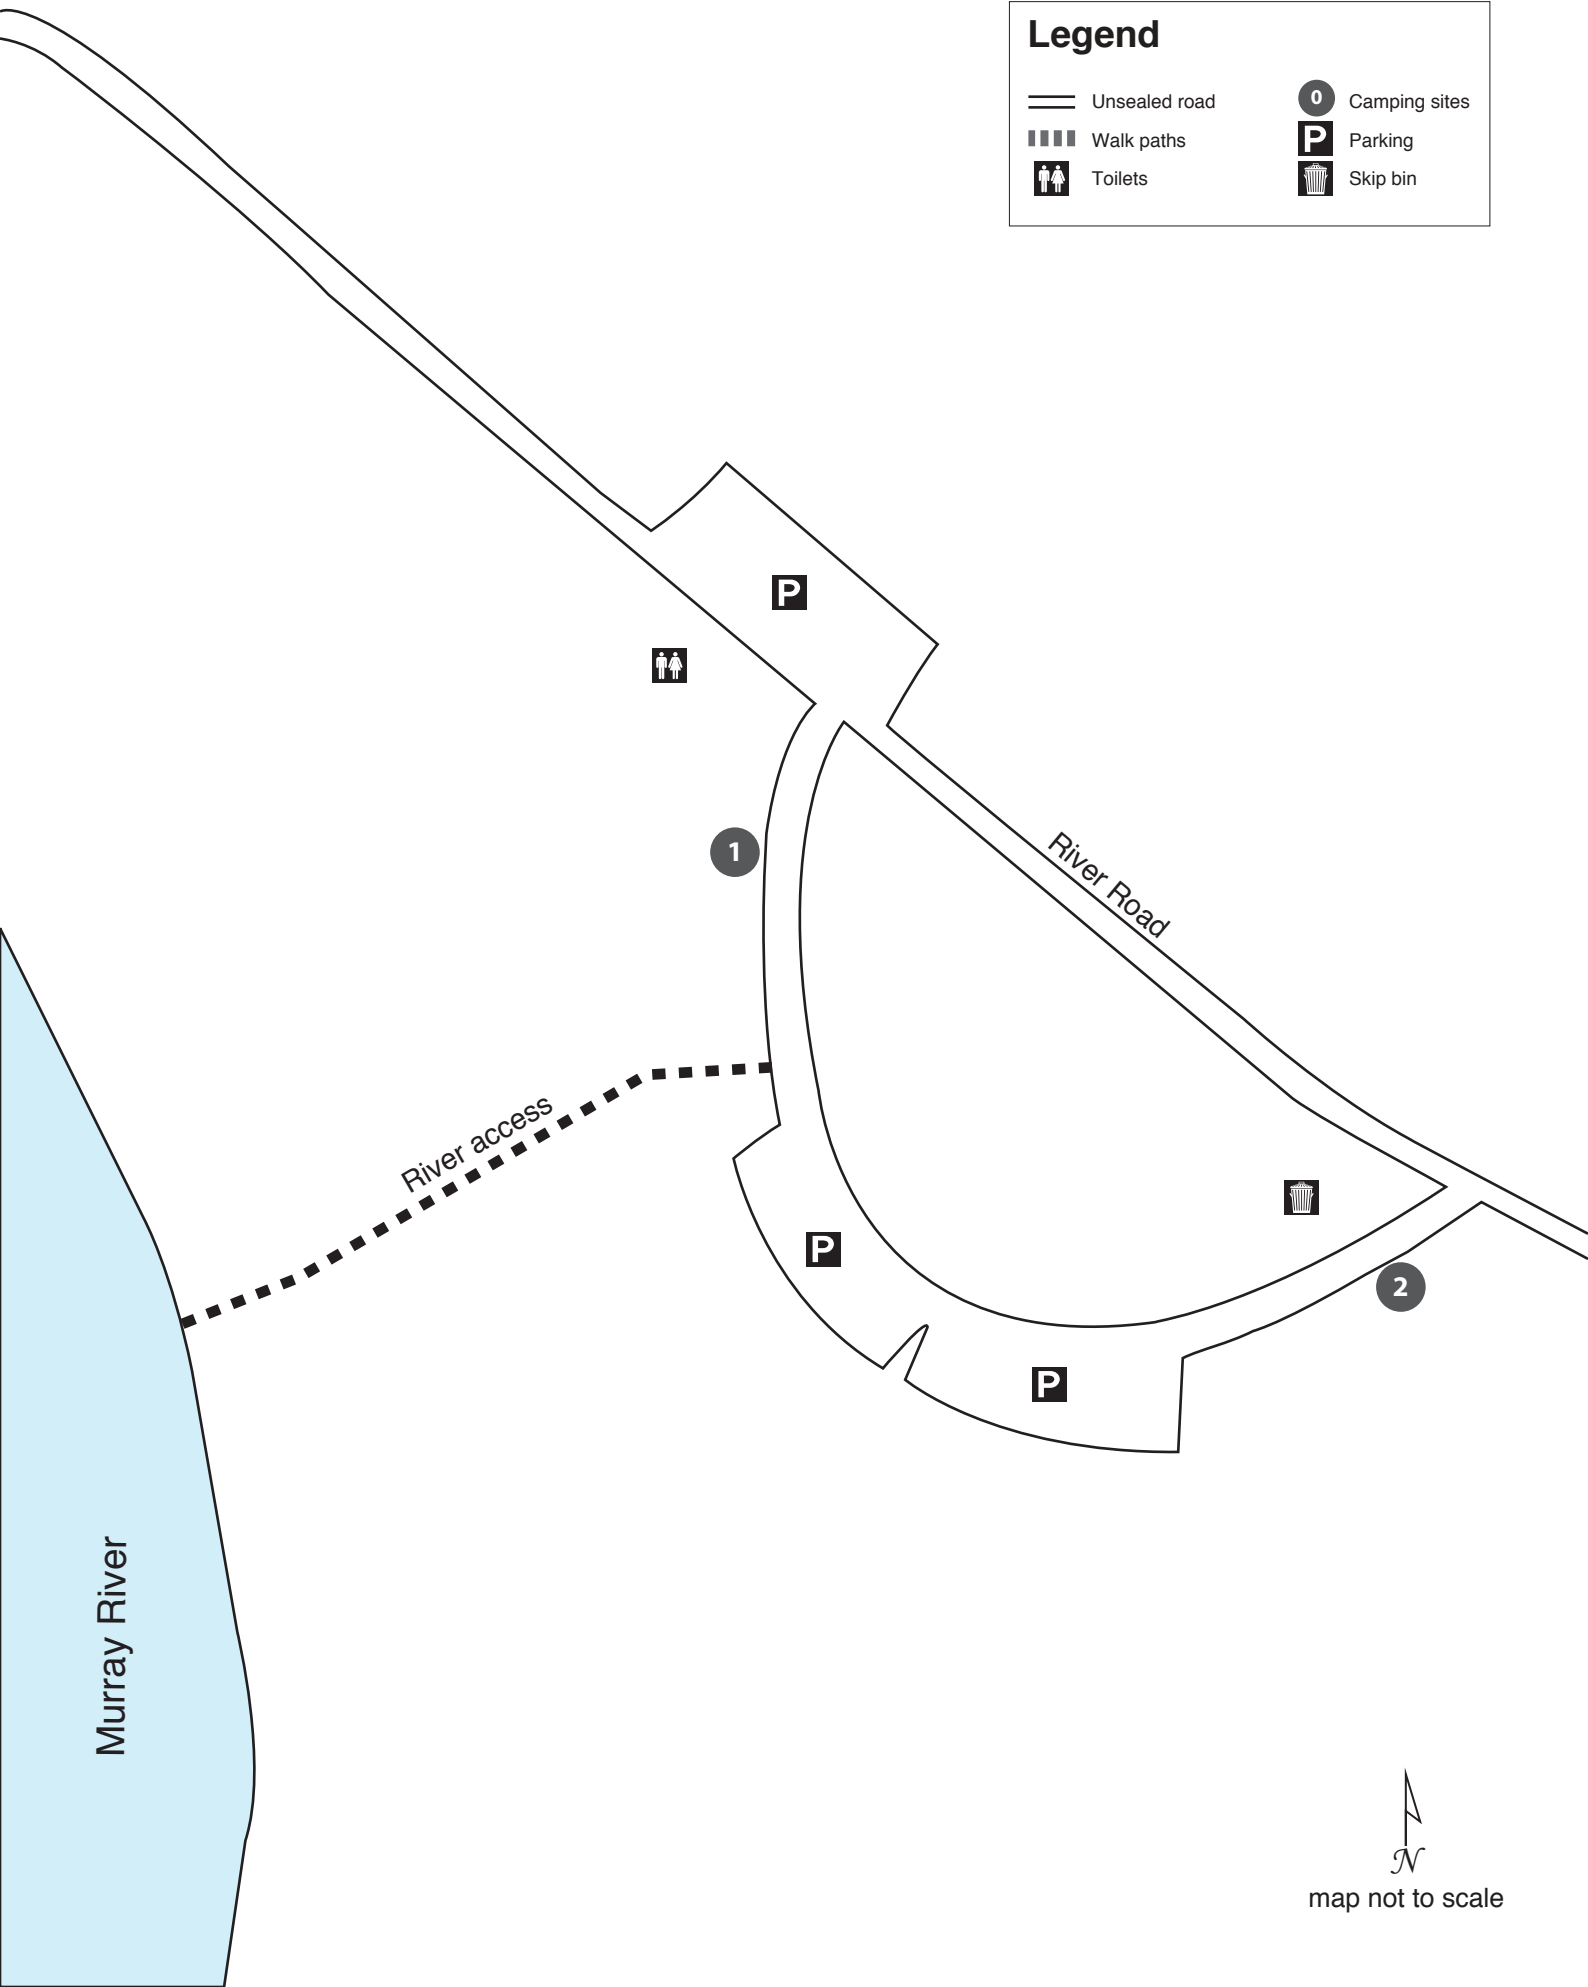

# Yarragil Camp

LANE POOLE RESERVE

**Legend**

 Unsealed road	 Camping sites
 Walk paths	 Parking
 Toilets	 Skip bin

map not to scale