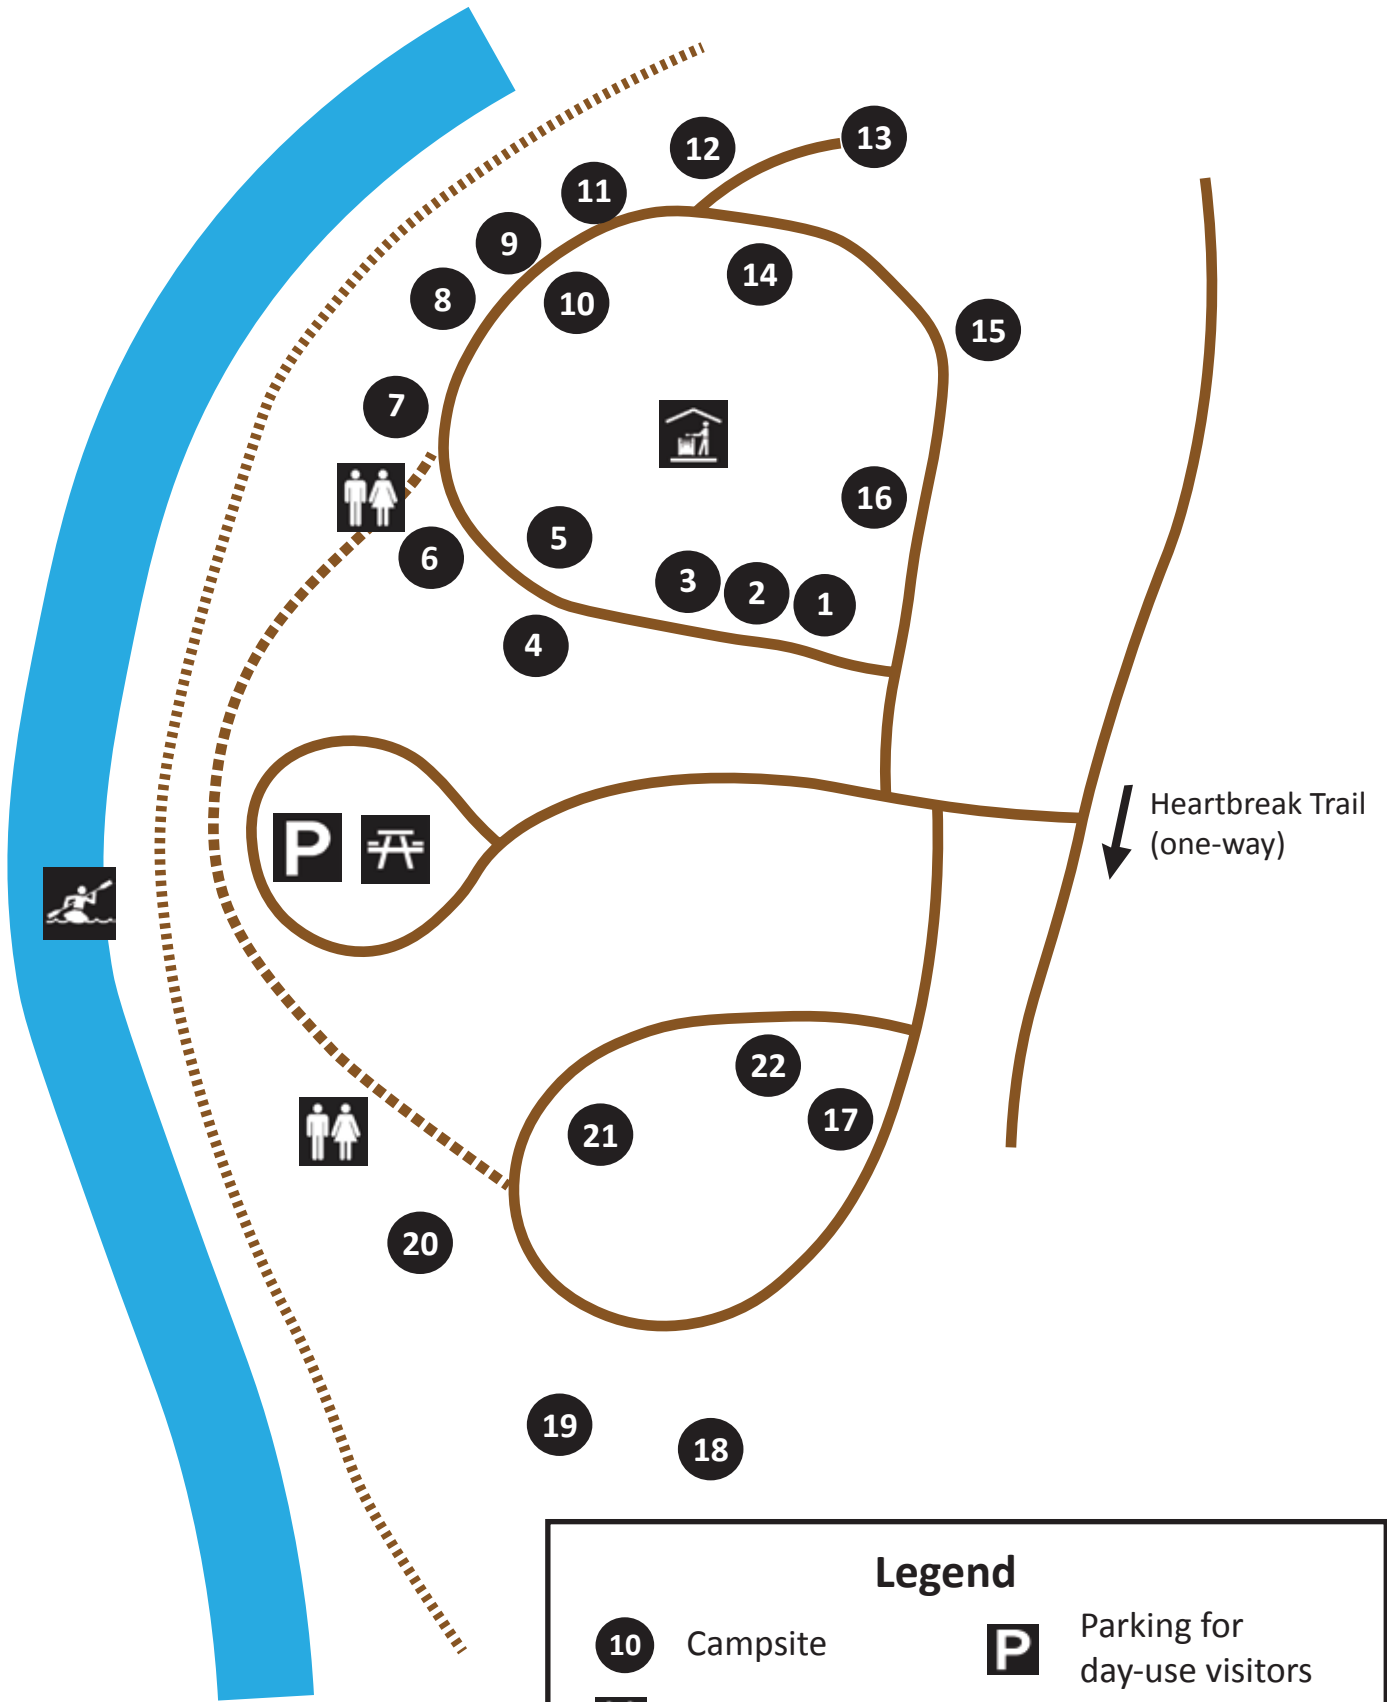

Draftys Warren National Park

N 
Not to scale

Legend			
	Campsite		Parking for day-use visitors
	Toilet		Unsealed road
	Picnic table		Footpath
	Barbecue shelter		Warren River Loop Walk
	River access		Warren River