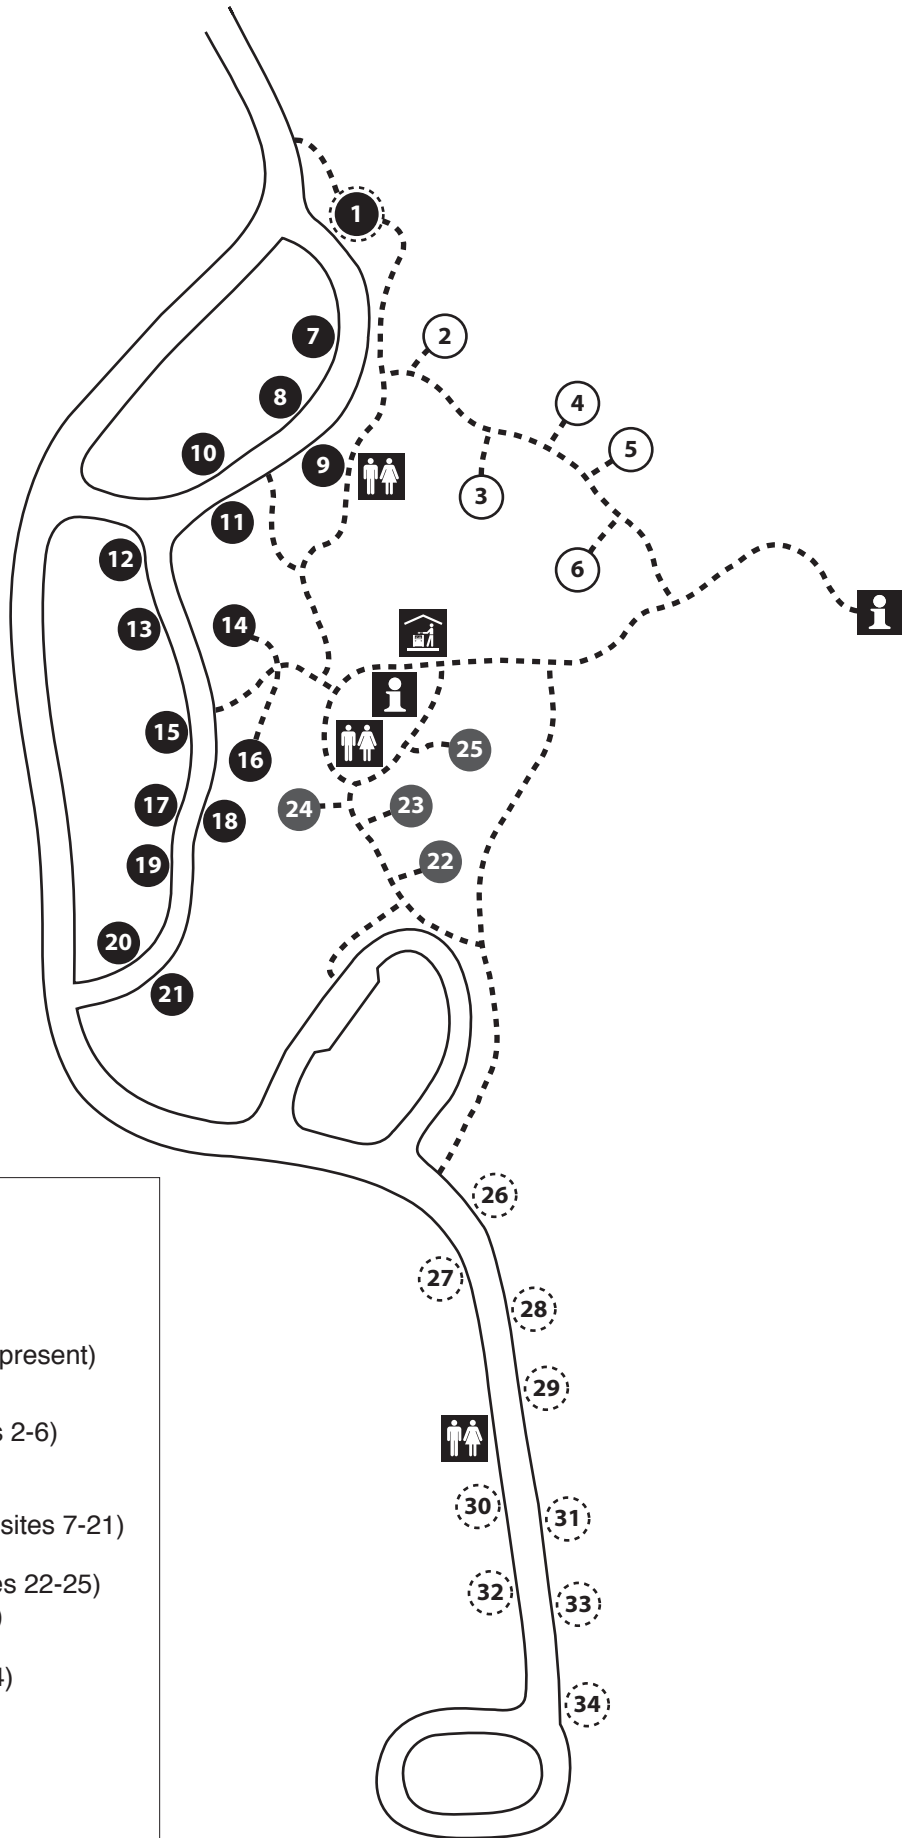

Martins Tank Camp

YALGORUP NATIONAL PARK

map not to scale

Legend

----- Internal Paths

CH Campground Host (when present) can be found at site 1

Bush Camping sites (sites 2-6) (space for one small tent)

Individual Camping sites (sites 7-21)

Group Camping sites (sites 22-25) (space for 2-5 small tents)

Caravan sites (sites 26-34)

Toilets

Information

Sheltered Barbecue