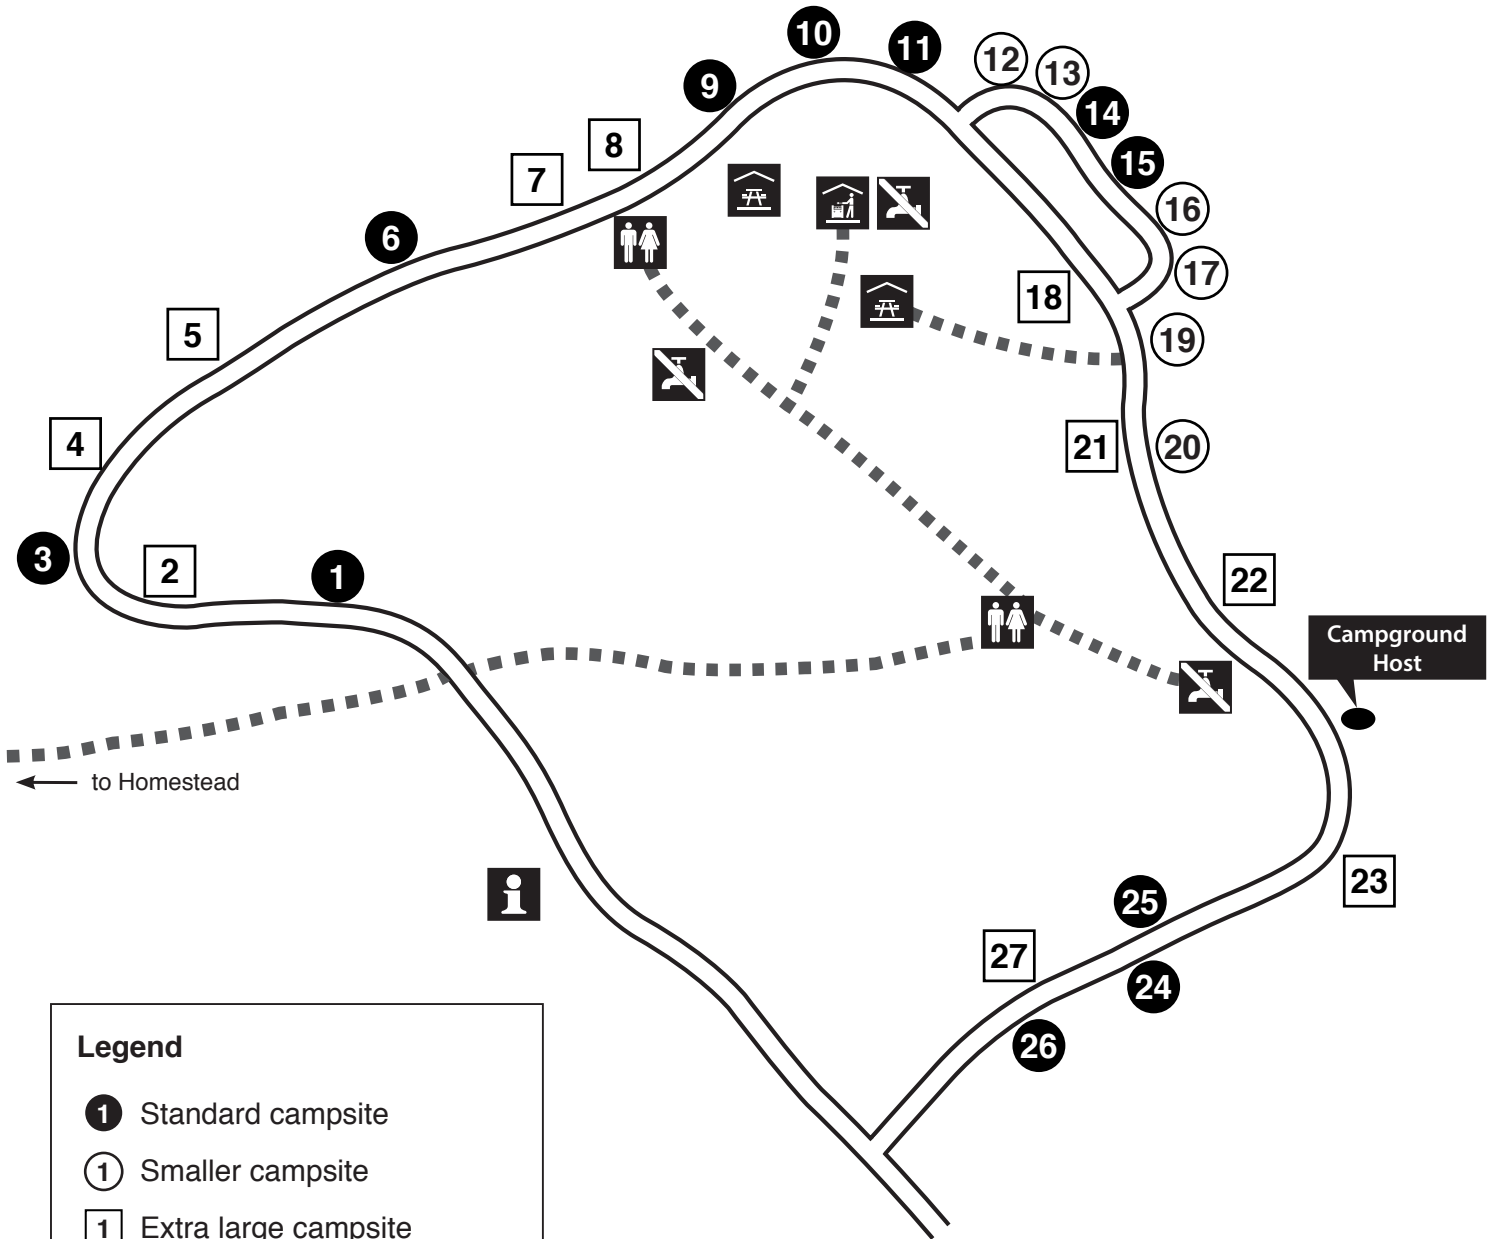

# Miliyanha

MILLSTREAM CHICHESTER NATIONAL PARK

**Legend**

- ① Standard campsite
- ① Smaller campsite
- ① Extra large campsite
- == Unsealed road
- Walk path
- 🏠 Sheltered barbecue
- 🏠 Sheltered picnic table
- 🚻 Toilets
- 🚰 Water (not suitable for drinking)
- 📍 Information